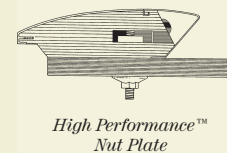

(No. D408, 488). Mission cherry-finish tables are constructed of exotic Brazilian amapa, while Mission oak-finish tables are constructed of quarter-sawn oak. Both tables feature mother-of-pearl sights and are available in eight- and nine-foot models.

hallmarks of the Brunswick nameplate. The table

features Brunswick's exclusive SuperSpeed® Cushions for extremely accurate rebound angles,

High Performance™ Nut Plate

Brunswick-certified premium slate, and High Performance™ Nut Plate construction for lasting table stability.