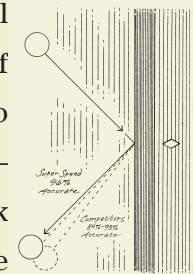

SuperSpeed® Cushions