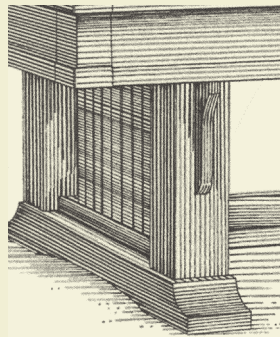

ARTS & CRAFTS STYLE MISSION™

DESIGN

Mission style slats and corbelled support posts

Brunswick's stunning Mission table is the truest representation of the Mission style available in a billiard table. It anchors the motif of any room in which it is placed, stating simple, tasteful elegance and functional beauty. This unique design has even received a patent

(No. D408, 488). Mission cherry-finish tables are constructed of exotic Brazilian amapa, while Mission oak-finish tables are constructed of quarter-sawn oak. Both tables feature mother-of-pearl sights and are available in eight- and nine-foot models.